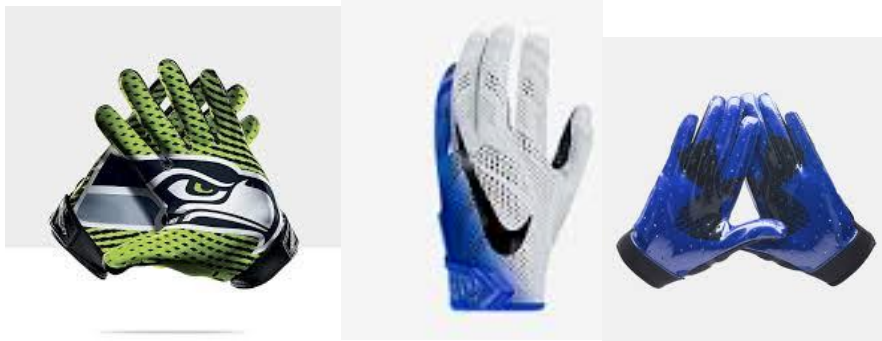

APPROVED FOR GAMES (GOOD)

White Based Shoe with Navy, black, grey trim

NOT APPROVED FOR GAMES (BAD)

APPROVED FOR GAMES (GOOD)

Ok: For Military Game Only

NOT APPROVED FOR GAMES (BAD)

APPROVED FOR GAMES (GOOD)